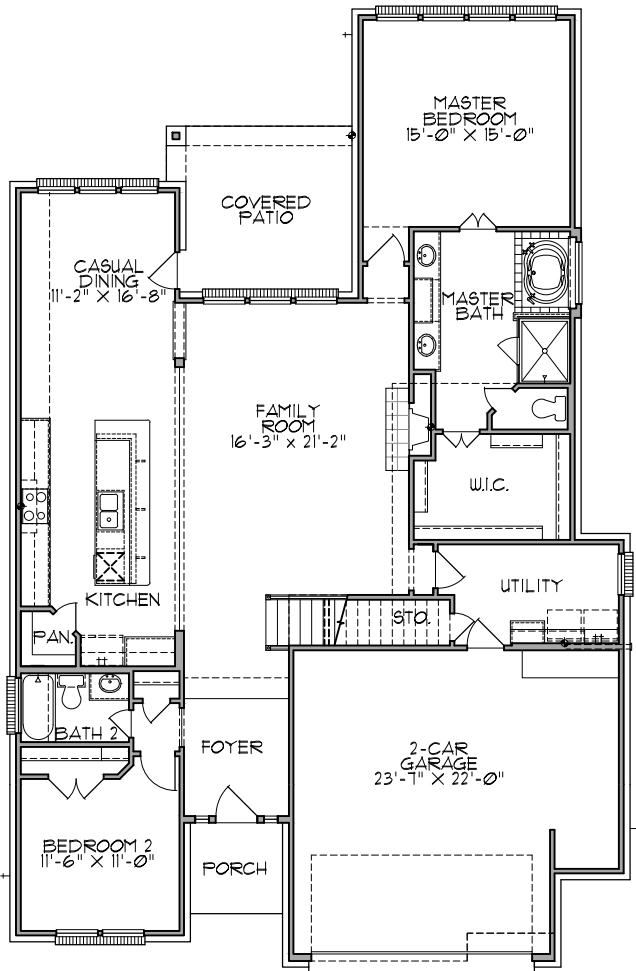

ELEVATIONS - F519 - 2,670 SQ. FT.

**ELEVATION - A**

**ELEVATION - B**

**ELEVATION - C**

PLAN - F519 - 2,670 sq.ft.

1st FLOOR PLAN

2nd FLOOR PLAN

Floorplans, square footage, specifications, prices, and available options may vary by elevation and/or community and are subject to change without prior notice. Images are artist's conception and not a guarantee of final specifications. Please see your Trendmaker New Home Advisor for details and additional information.