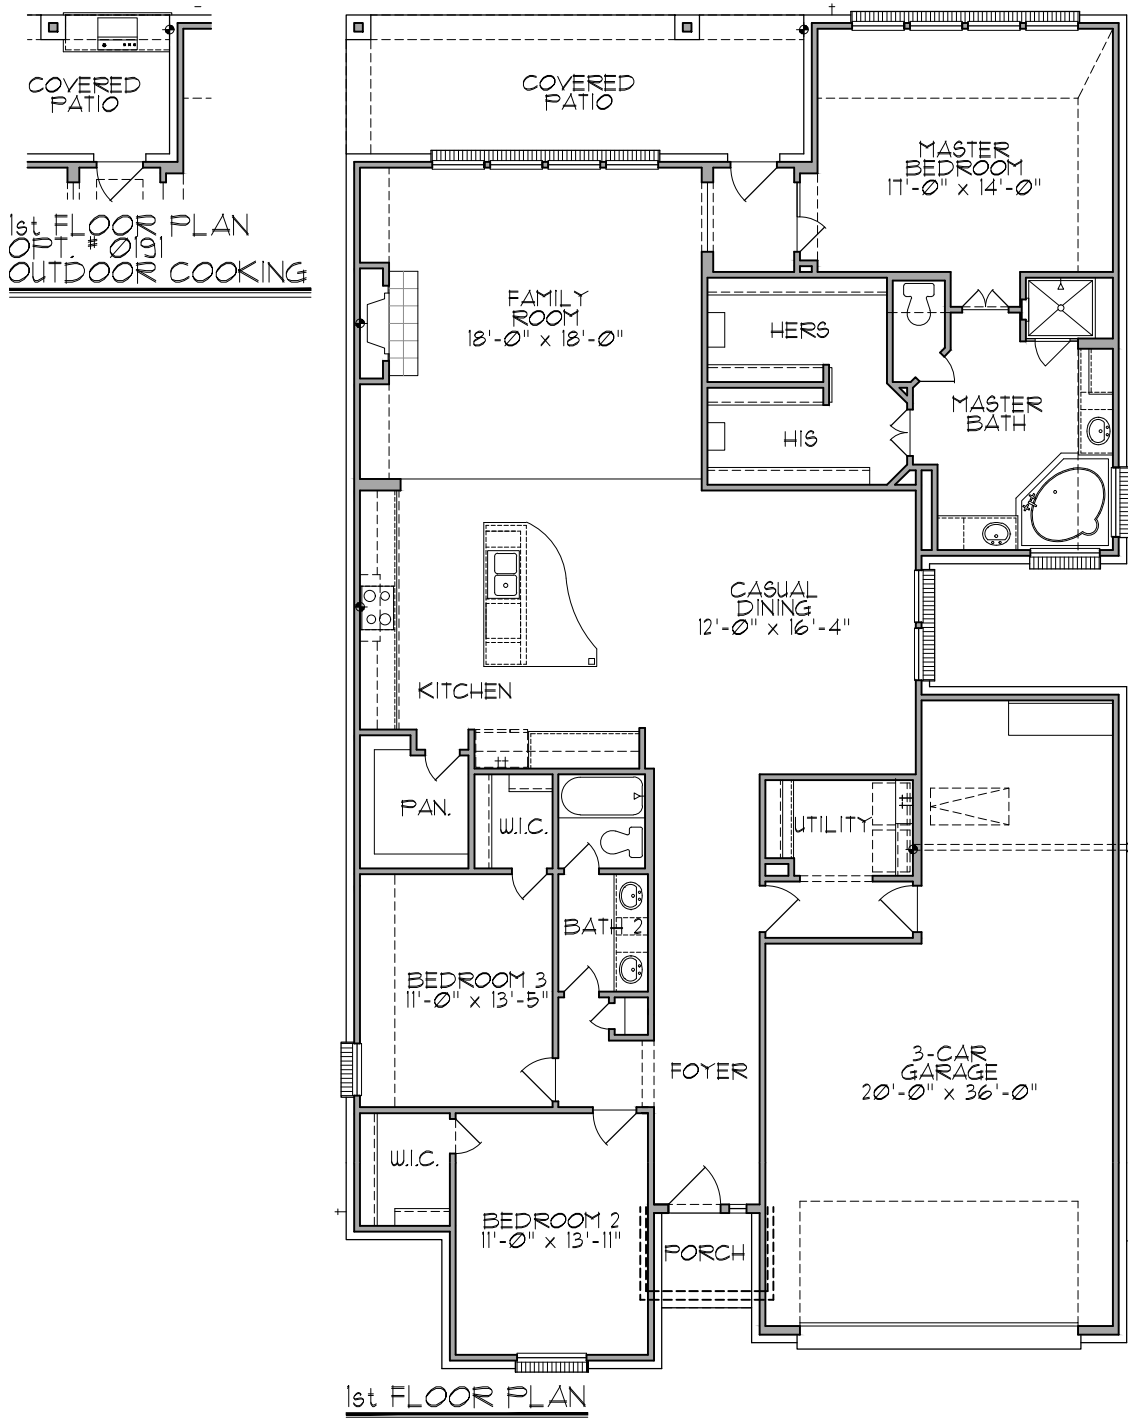

ELEVATIONS - F515 - 2,432 SQ. FT.

ELEVATION - A

ELEVATION - B

ELEVATION - C

PLAN - F515 - 2,432 sq.ft.

Floorplans, square footage, specifications, prices, and available options may vary by elevation and/or community and are subject to change without prior notice. Images are artist's conception and not a guarantee of final specifications. Please see your Trendmaker New Home Advisor for details and additional information.