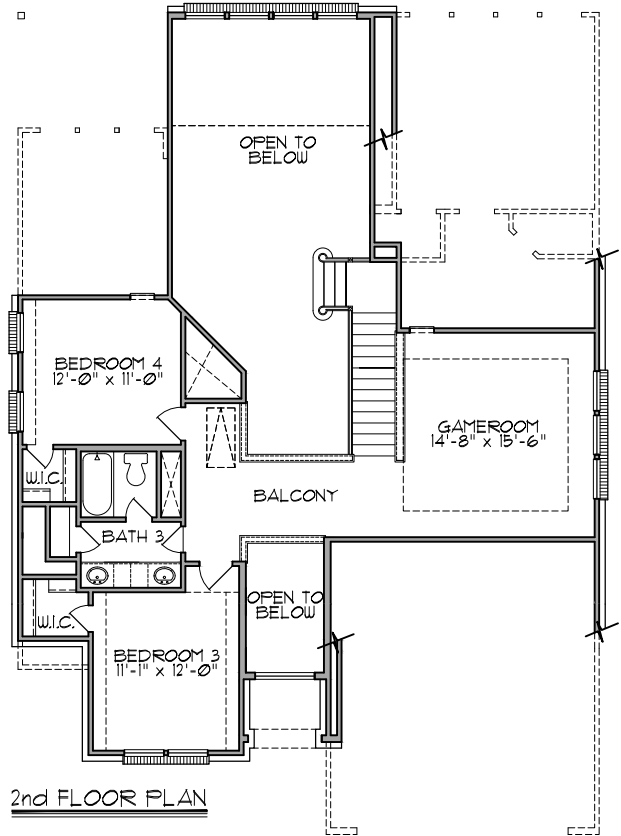

ELEVATIONS - F502 - 2,879 SQ. FT.

ELEVATION - A

ELEVATION - B

ELEVATION - C

PLAN - F502 - 2,879 sq.ft.

1st FLOOR PLAN

2nd FLOOR PLAN

Floorplans, square footage, specifications, prices, and available options may vary by elevation and/or community and are subject to change without prior notice. Images are artist's conception and not a guarantee of final specifications. Please see your Trendmaker New Home Advisor for details and additional information.