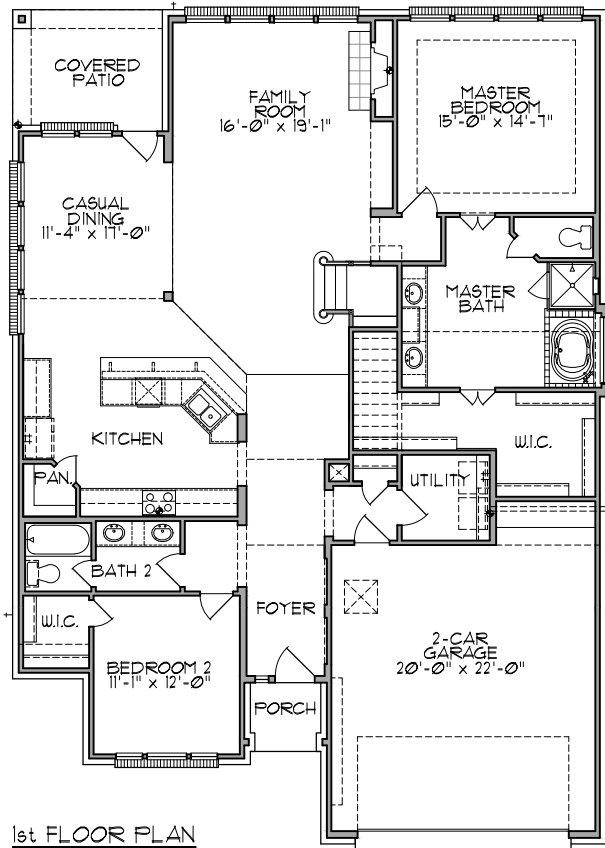

ELEVATIONS - F502 - 2,879 SQ. FT.

ELEVATION - A

ELEVATION - B

ELEVATION - C

PLAN - F502 - 2,879 sq.ft.

1st FLOOR PLAN

2nd FLOOR PLAN

Floorplans, square footage, specifications, prices, and available options may vary by elevation and/or community and are subject to change without prior notice. Images are artist's conception and not a guarantee of final specifications. Please see your Trendmaker New Home Advisor for details and additional information.