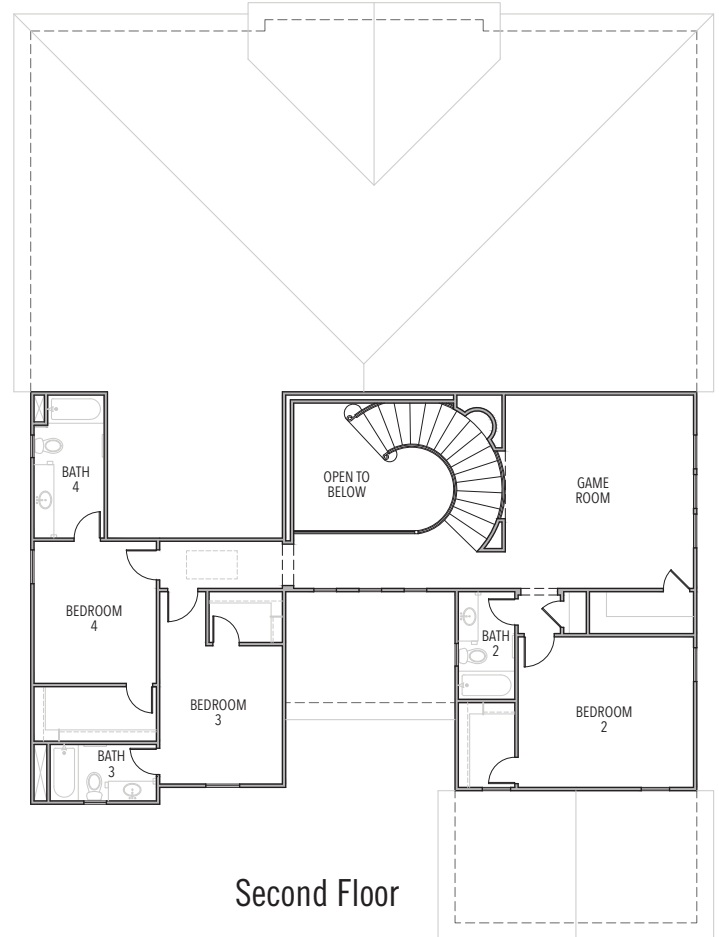

Plan 6045

4,411 - 4,697 square feet

First Floor

Second Floor

Spanish Territorial

French Country

Texas Traditional

Plan 6045

Available Options

OPTIONAL OUTDOOR KITCHEN

OPTIONAL BAY WINDOW

OPTIONAL EXTENDED OUTDOOR ROOM

OPTIONAL TEXAS BASEMENT

OPTIONAL EXPANDED GAME ROOM

OPTIONAL MEDIA ROOM - OPTION #2

OPTIONAL MEDIA ROOM - OPTION #3