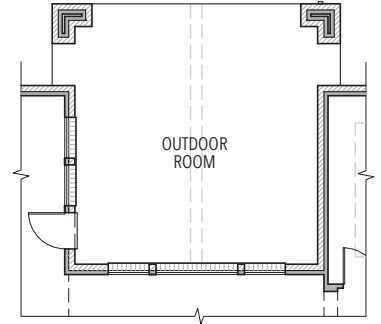

Plan 6045

4,411 - 4,697 square feet

First Floor

Second Floor

Spanish Territorial

French Country

Texas Traditional

Plan 6045

Available Options

OPTIONAL OUTDOOR KITCHEN

OPTIONAL BAY WINDOW

OPTIONAL EXTENDED OUTDOOR ROOM

OPTIONAL TEXAS BASEMENT

OPTIONAL EXPANDED GAME ROOM

OPTIONAL MEDIA ROOM - OPTION #2

OPTIONAL MEDIA ROOM - OPTION #3