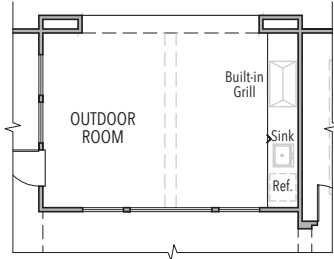

Plan 6045

4,411 - 4,697 square feet

First Floor

Second Floor

Spanish Territorial

French Country

Texas Traditional

Plan 6045

Available Options

OPTIONAL OUTDOOR KITCHEN

OPTIONAL BAY WINDOW

OPTIONAL EXTENDED OUTDOOR ROOM

OPTIONAL TEXAS BASEMENT

OPTIONAL EXPANDED GAME ROOM

OPTIONAL MEDIA ROOM - OPTION #2

OPTIONAL MEDIA ROOM - OPTION #3