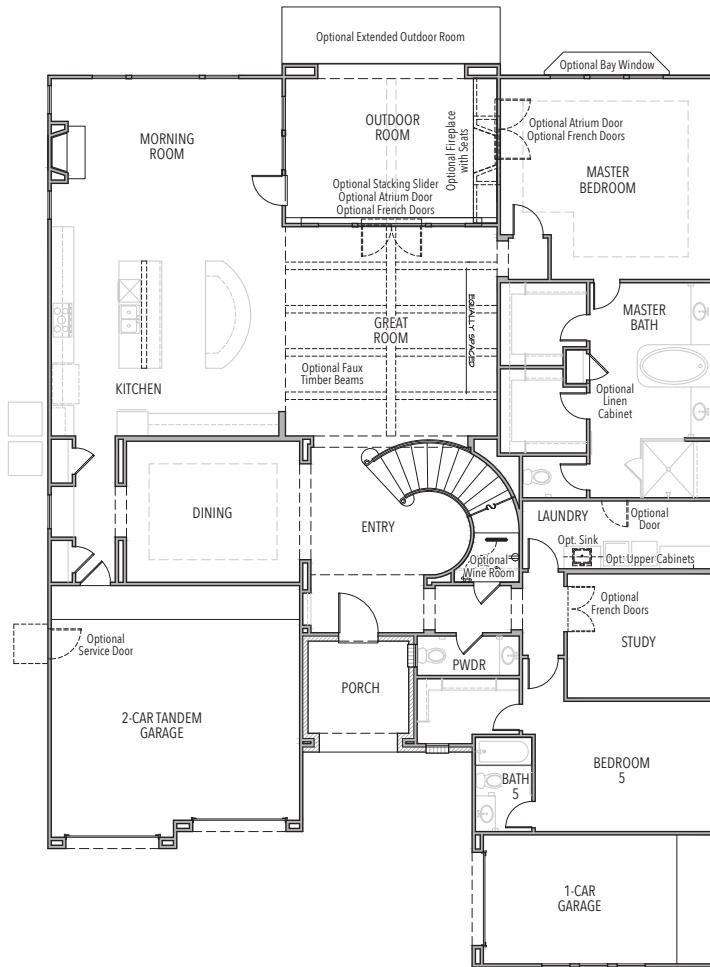

Plan 6045

4,411 - 4,697 square feet

First Floor

Second Floor

Spanish Territorial

French Country

Texas Traditional

Plan 6045

Available Options

OPTIONAL OUTDOOR KITCHEN

OPTIONAL BAY WINDOW

OPTIONAL EXTENDED OUTDOOR ROOM

OPTIONAL TEXAS BASEMENT

OPTIONAL EXPANDED GAME ROOM

OPTIONAL MEDIA ROOM - OPTION #2

OPTIONAL MEDIA ROOM - OPTION #3