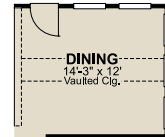

OPT. JULIETTE BALCONY

BATH 2 W/
OPT. BATH 3 SELECTED

SECOND FLOOR

OPT. BEDROOM 5

OPT. MEDIA ROOM

OPT. BATH 3

OPT. BAY WINDOW

FIRST FLOOR

OPT. VAULTED CLG.

OPT. SIDE FIREPLACE

OPT. BEDROOM 6/
BATH 5

OPT. ENCLOSED STUDY

OPT. 2.5-CAR GARAGE

OPT. 3-CAR GARAGE